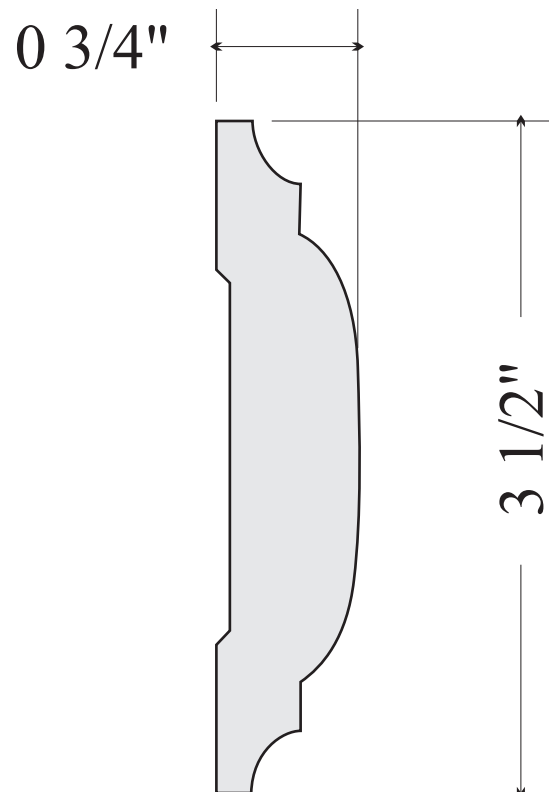

SPECTRIM[®]

building products

TCR-311- CHAIR RAIL- Medium
Full Size