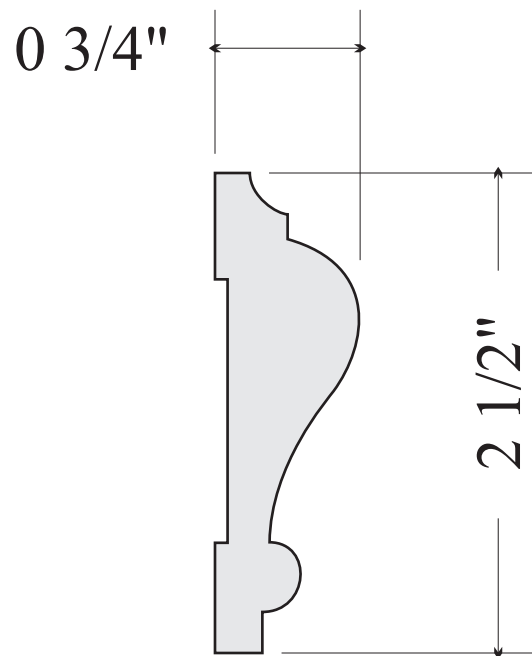

SPECTRIM[®]

building products

TCR-310- CHAIR RAIL- Small
Full Size