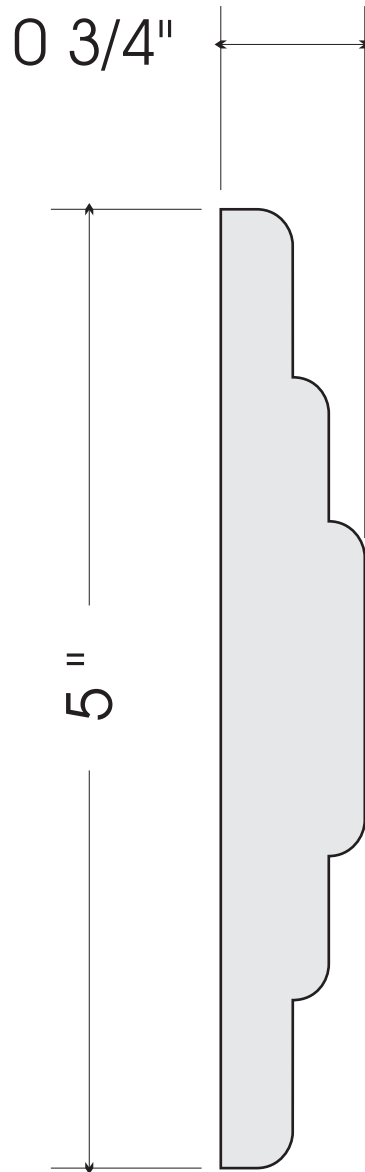

# SPECTRIM<sup>®</sup>

building products

TCR-351 Chair Rail- Medium  
Full Size