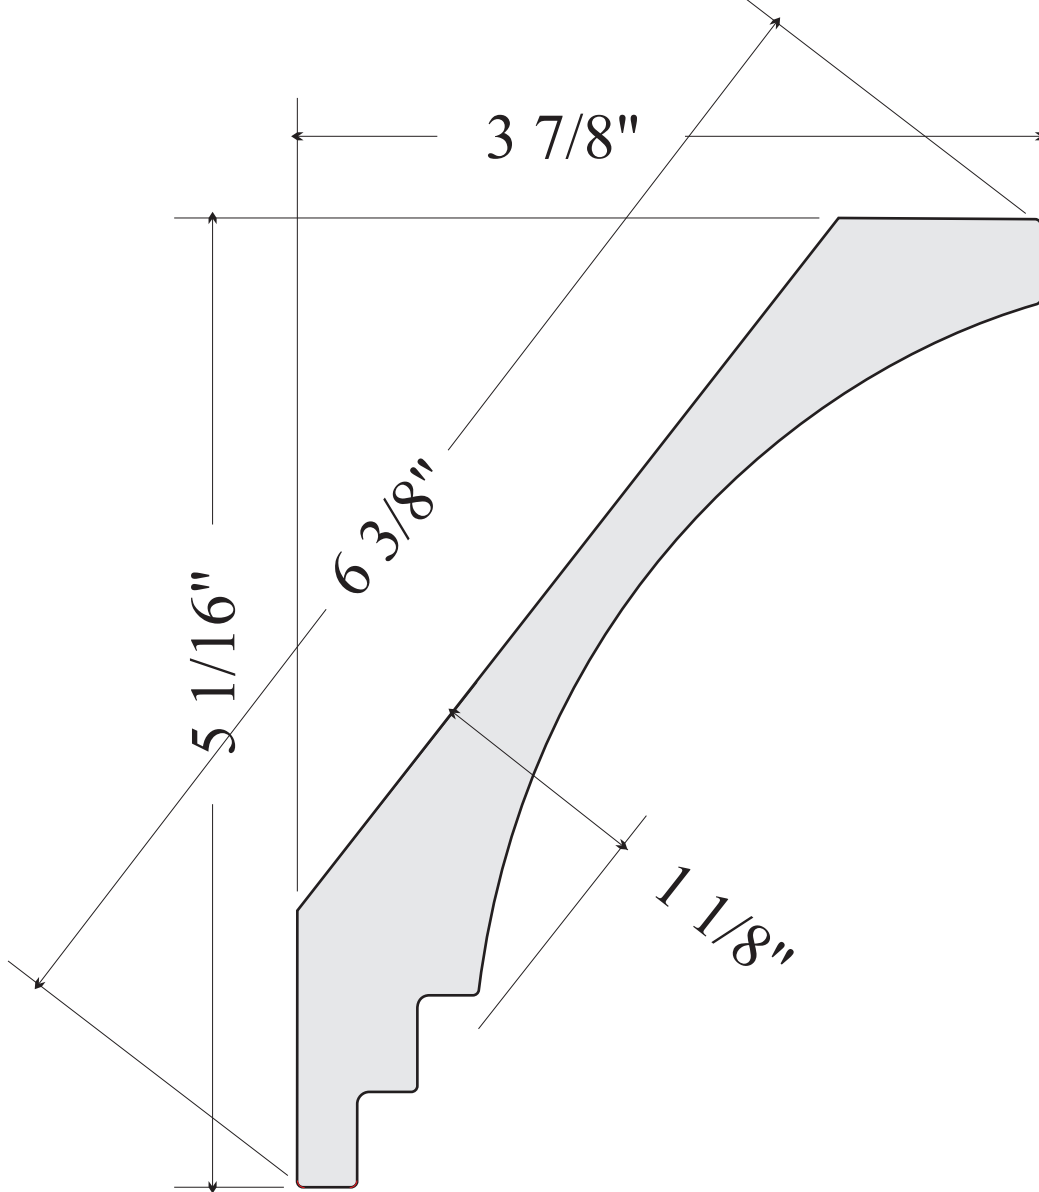

SPECTRIM®
building products

TCC-252 CROWN - Large
Full Size