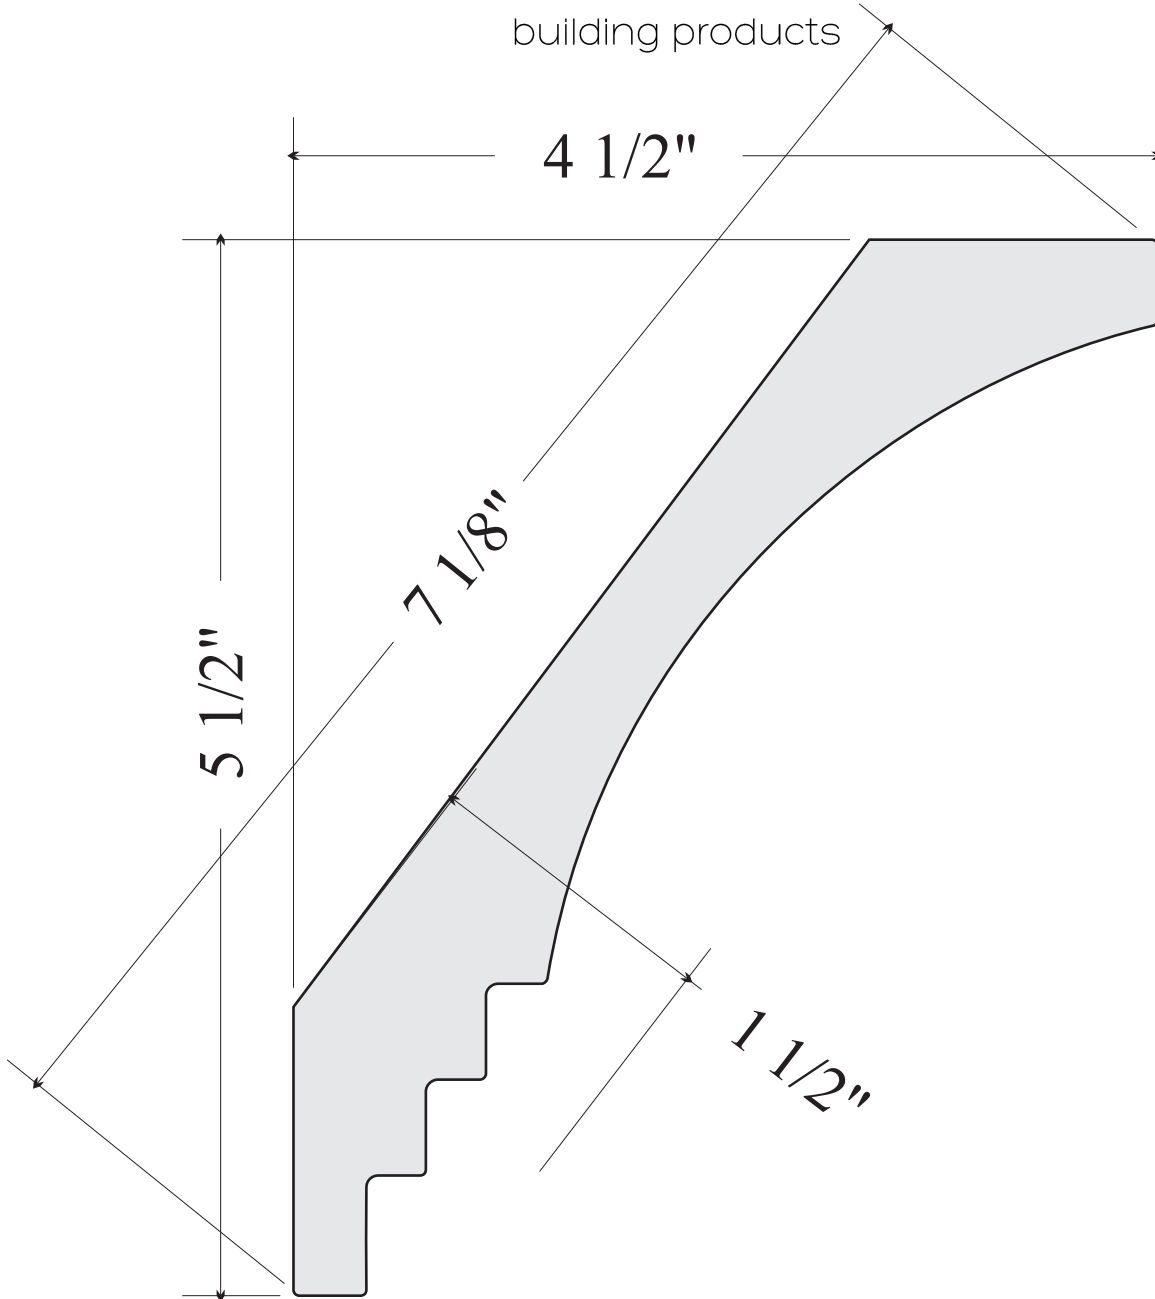

# SPECTRIM<sup>®</sup>

building products

TCC-253 CROWN - Extra Large  
Full Size