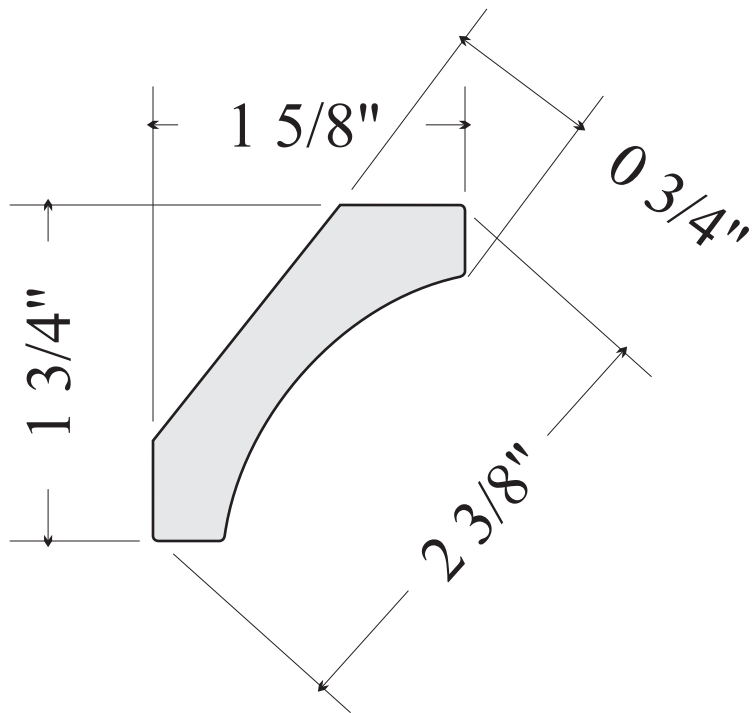

# SPECTRIM<sup>®</sup>

building products

TCC-250 CROWN - Small  
Full Size