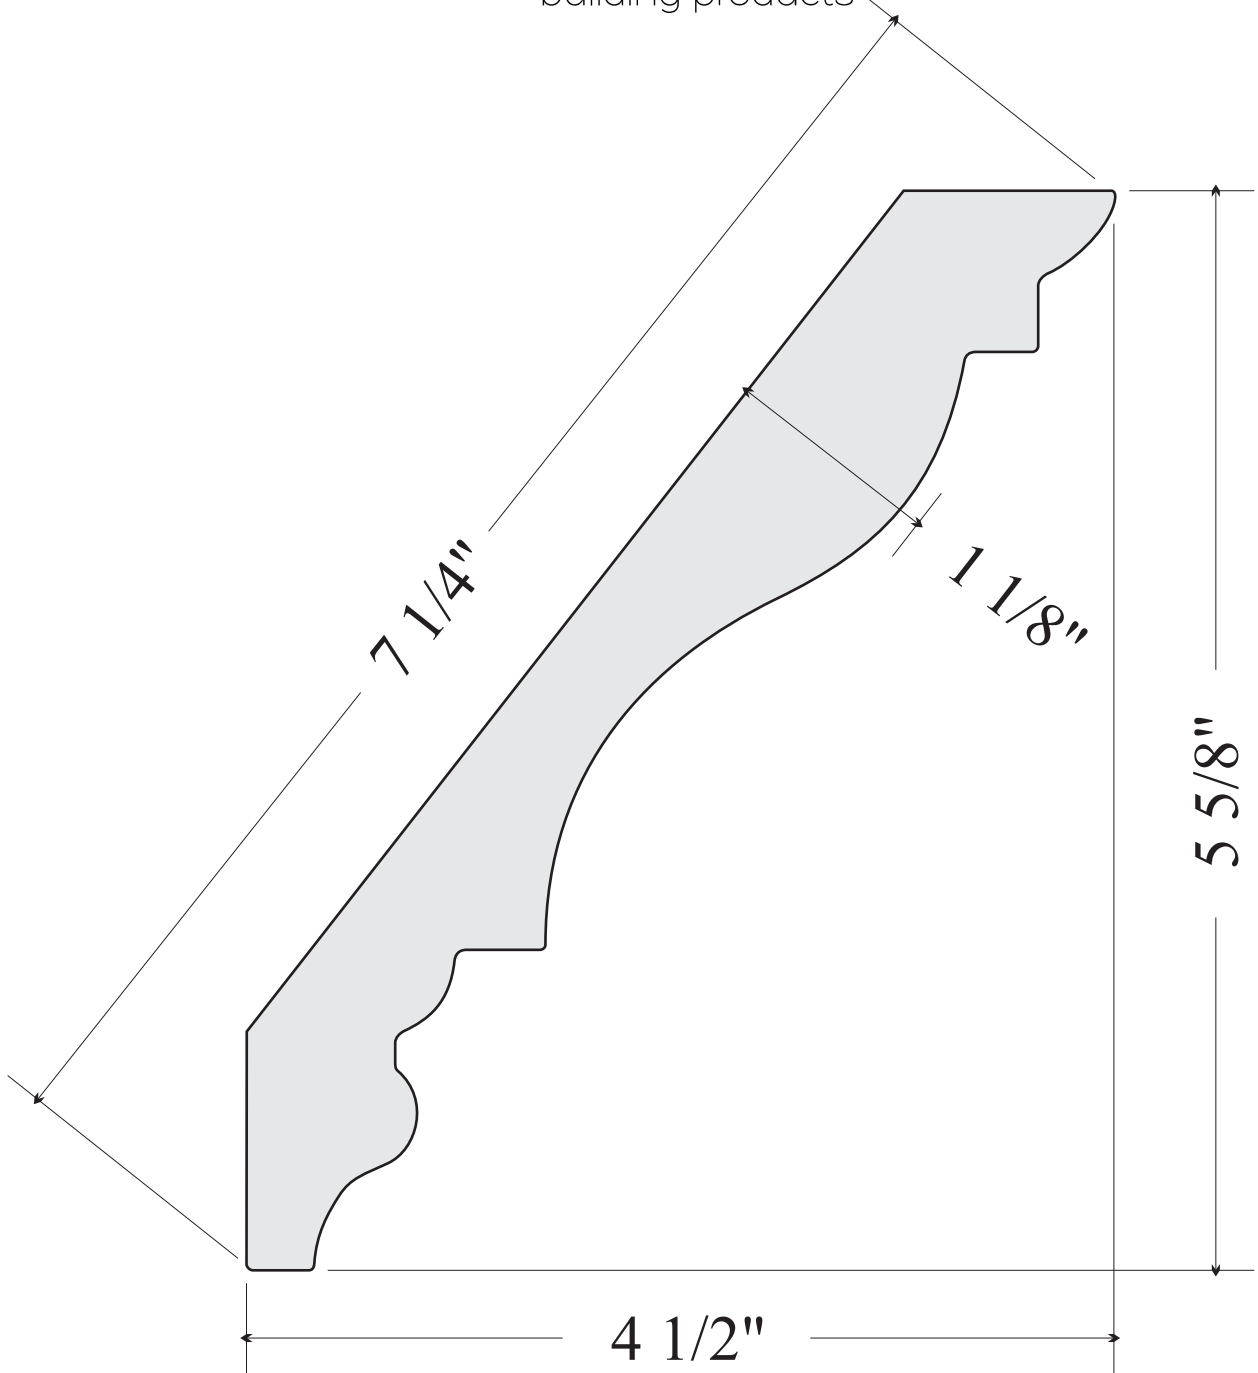

SPECTRIM[®]

building products

TCC-212 CROWN - Large
Full Size