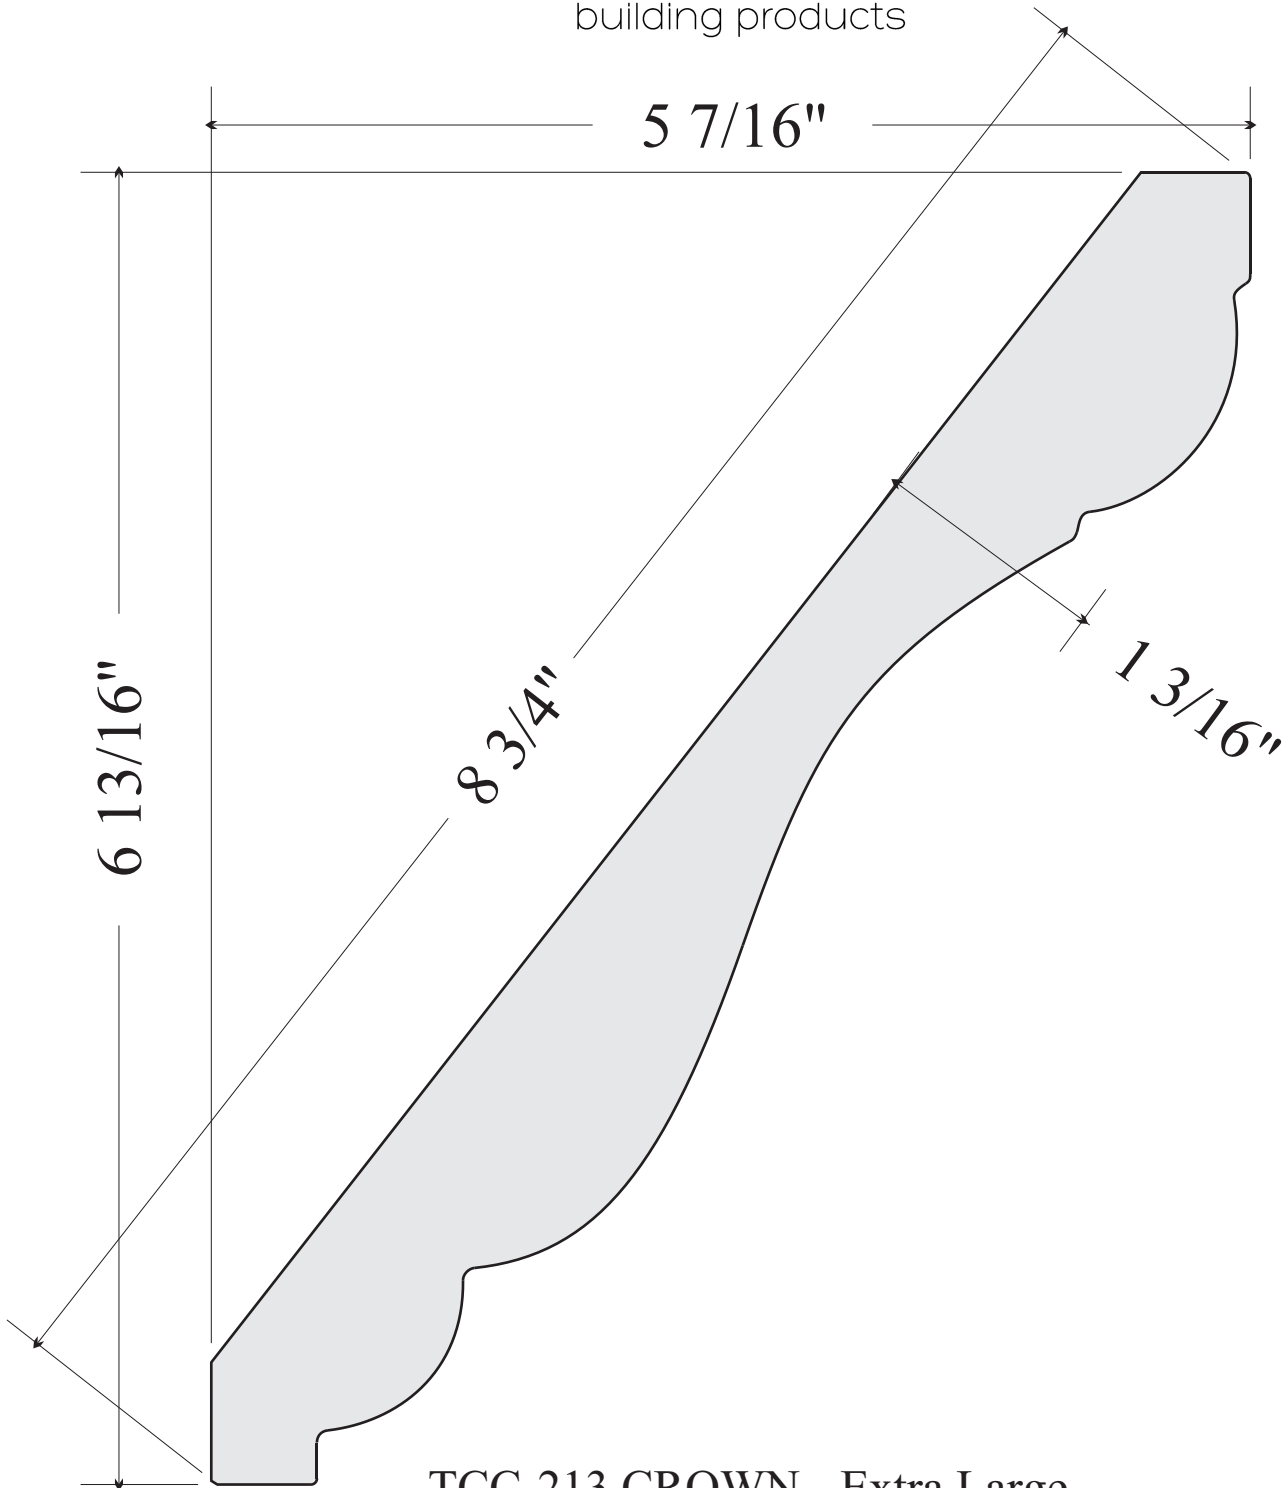

# SPECTRIM<sup>®</sup>

building products

**TCC-213 CROWN - Extra Large**  
Full Size