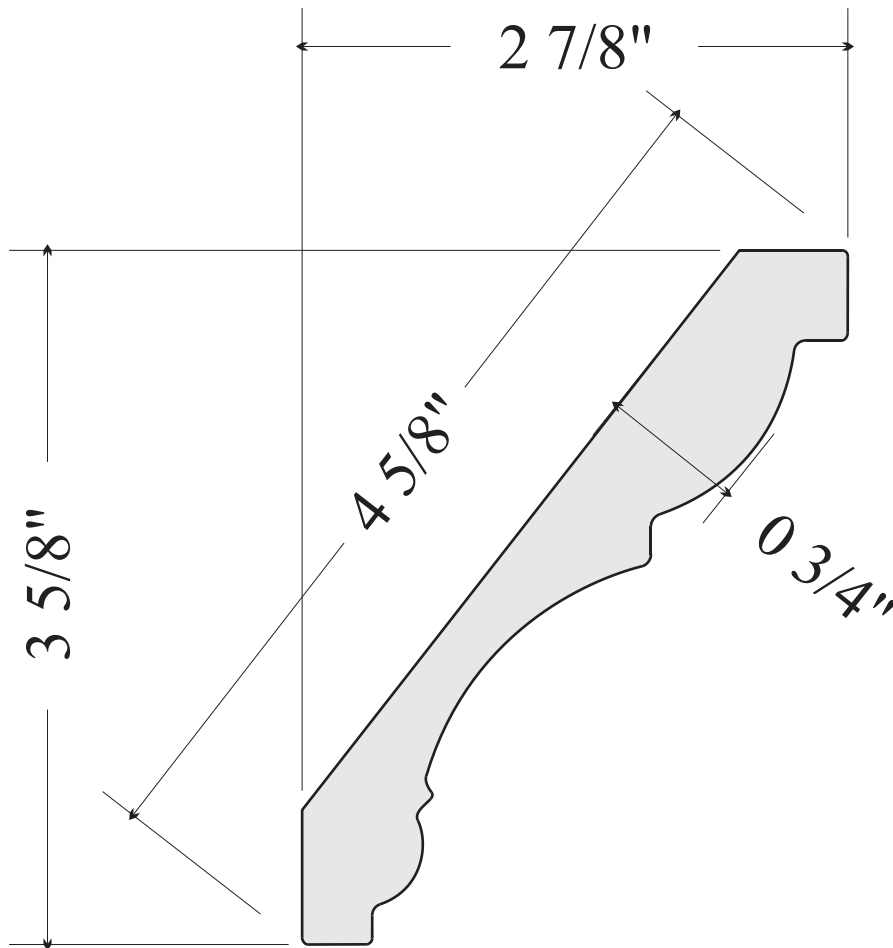

SPECTRIM[®]

building products

TCC-211 CROWN - Medium
Full Size