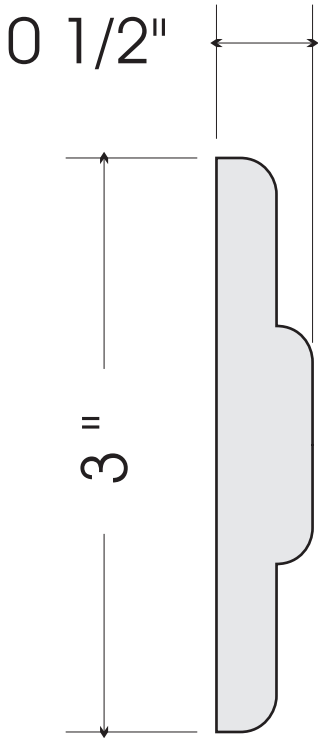

SPECTRIM[®]

building products

TCR-350 Chair Rail- Small
Full Size