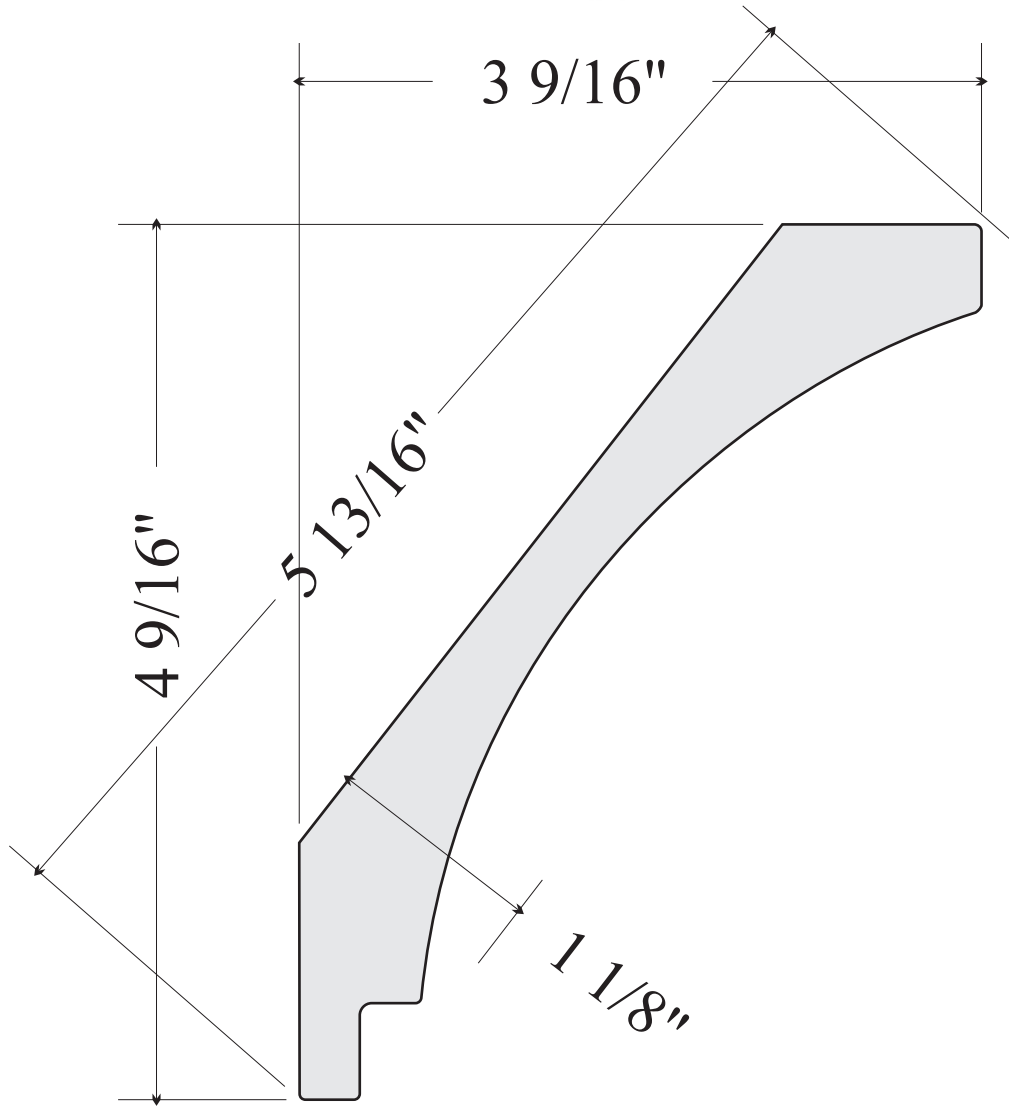

SPECTRIM[®]

building products

TCC-251 CROWN - Medium
Full Size