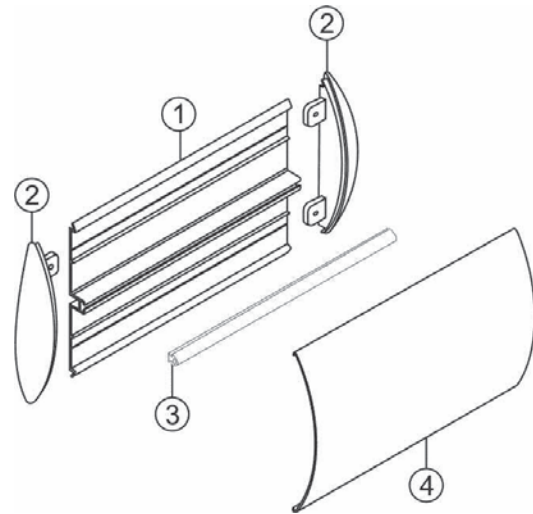

COMPONENT PART NUMBERS

1. Aluminum Retainer – CR1-AL-143.5
2. End Cap – CR2E-##
3. Internal Impact Cushion – CR3-R-143.5
4. Snap-on Cover – CG4-##-144

Note: ## = finish number

Finishes

Premium	Honduras Mahogany 08	Maple 13	Driftwood 32	Amber Cherry 912		
Essential	Authentic Apple 100	Sienna Walnut 101	Natural Cherry STF 102	Wenge STF 103	Antique White STF 104	Autumn Walnut 105
	Riva 106	Pearwood 107	Memento 108	Cosmo Plum 109	En Vogue Olive 110	Sycamore 121