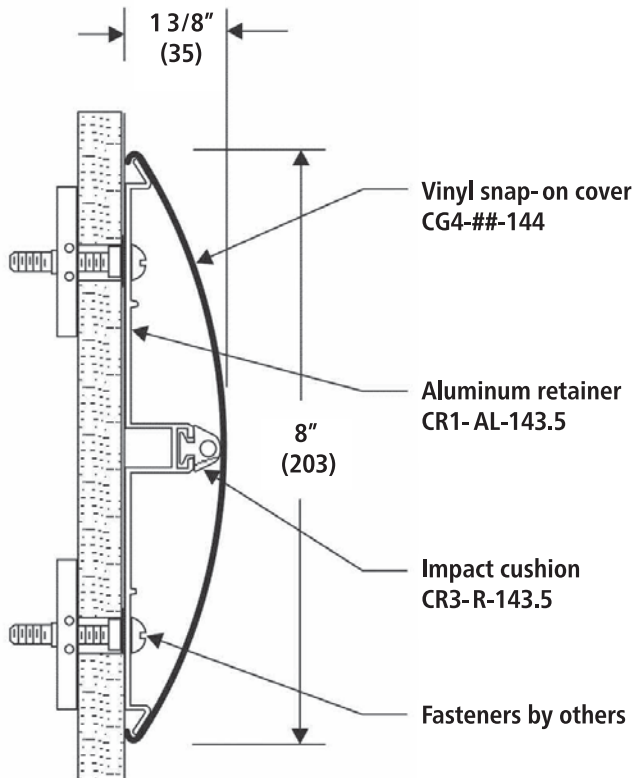

Crashrail Details & Finishes

TYPICAL SECTION