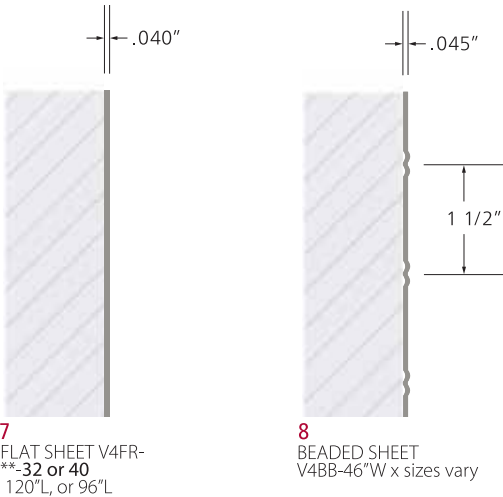

Ven4ma can adhere to drywall, MDF, metal, etc. Flat laminating, vacuum forming, or miter folding, the choice is up to you. Our manufacturing processes allow you to create the look you desire.

Enhancing spaces, providing durable wall protection with exceptional life-cycle value and lowering repair cost for healthcare, hospitality, education, and government facilities.

Creating organic, free flowing spaces is now easy with Ven4ma. Flexing to a minimum 6" radius, with durability and ease of installation, you now have the freedom to create without limitations.

Ven4ma® Wall Configurations