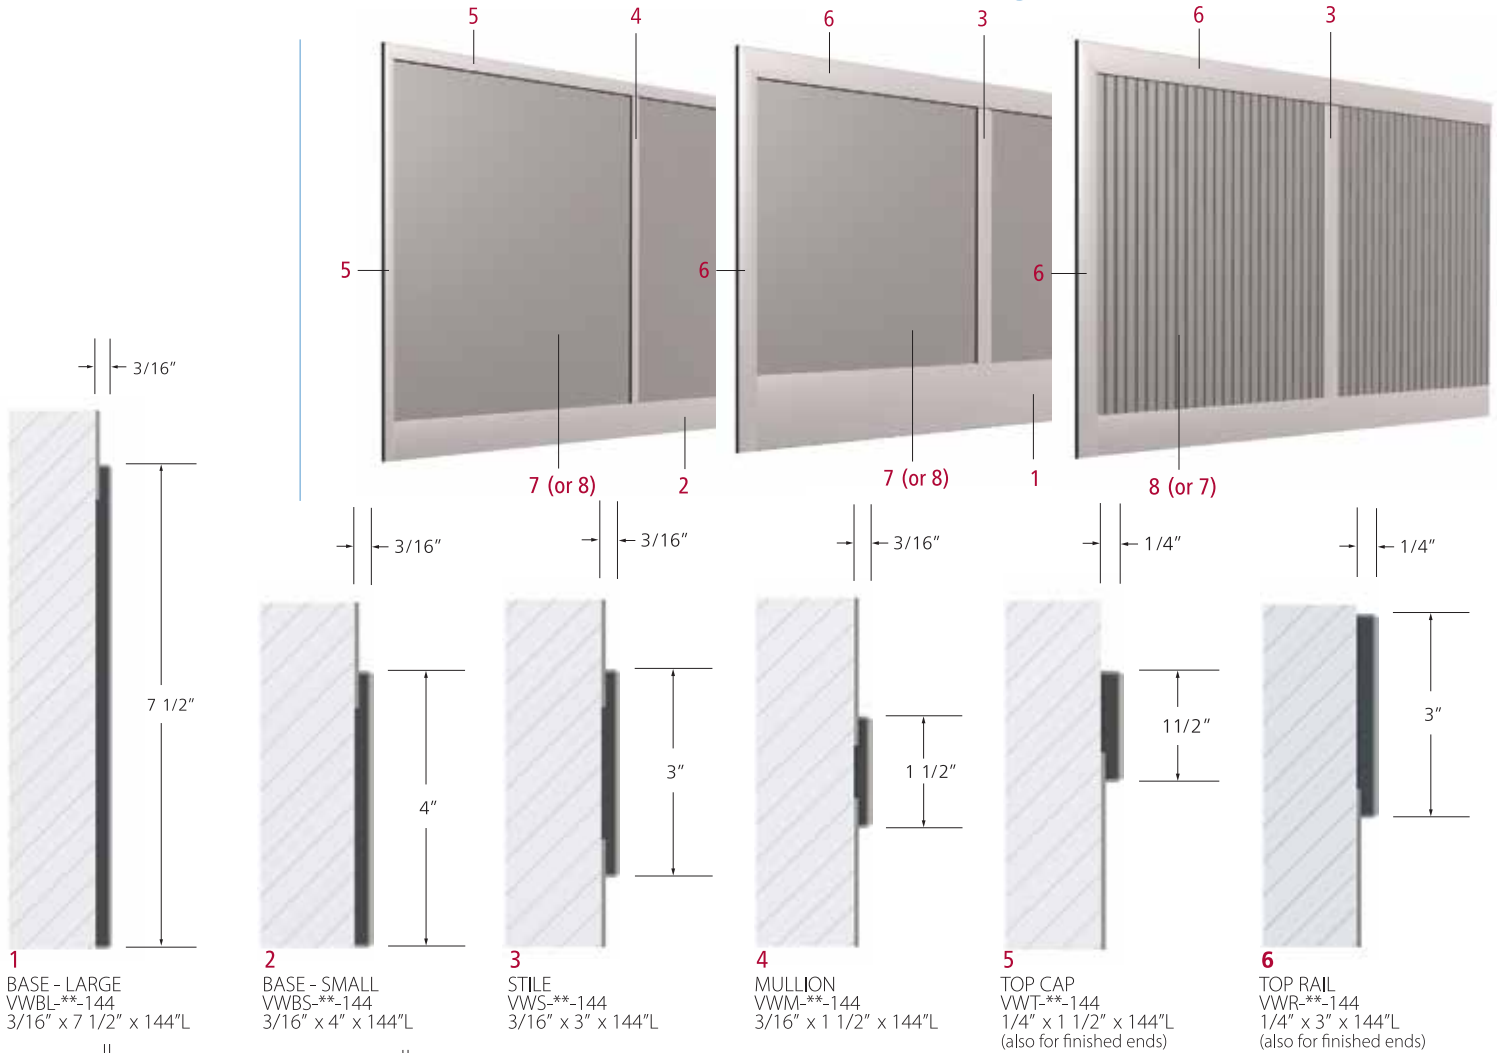

Ven4ma[®] Wall Protection & Wainscot

The Environment

100% Recyclable

Low Emitting Adhesives

No Off-Gassing

No Timber Harvested

- Durable, High-Impact & Scratch Resistant
- 16 Standard Finishes
Many additional selections available
- Easy to Install:
No nails or screws. All components are applied to the wall with adhesives.
- Easy to Maintain:
Chemical and stain resistant to prevent discoloration and surface damage from strong cleaning agents.
- Exceptional Life Cycle
- Reduces Maintenance
- ABS Core
- No VOCs (Volatile Organic Compounds)
- Class A (I) Fire Rated
- Warranty 5 Year self-delamination and color fade

Ven4ma can adhere to drywall, MDF, metal, etc. Flat laminating, vacuum forming, or miter folding, the choice is up to you. Our manufacturing processes allow you to create the look you desire.

Enhancing spaces, providing durable wall protection with exceptional life-cycle value and lowering repair cost for healthcare, hospitality, education, and government facilities.

Creating organic, free flowing spaces is now easy with Ven4ma. Flexing to a minimum 6" radius, with durability and ease of installation, you now have the freedom to create without limitations.

Ven4ma® Wall Configurations

Stiles, Rails, Mullions, Caps & Base

Our Spectrim® films are wrapped over solid FR ABS parts creating highly durable and decorative moldings. Mix and match to create a stile and rail wainscot or use contrasting colors for a two-toned effect. Provide protection against damage from chairs, gurneys and other abuse. Typically used in waiting rooms, high traffic corridors, and equipment storage areas.