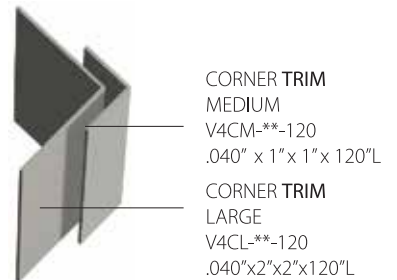

Ven4ma® Corner Trim

Our unique capabilities provide form fitting, easy to install corner guards at an economical cost. Thermally formed corner guards install with double faced tape. Ven4ma corners are all Class 1/A fire rated.