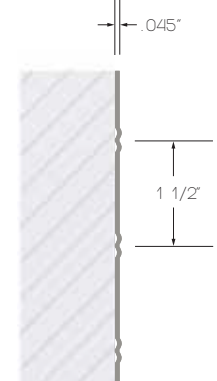

Ven4ma[®] Wall Configurations

Standard Sheet Sizes

Standard flat sheet, .040" thick, available 4' x 12', 4' x 10' and 4' x 8' (long grain only) with no minimum quantity per order.

Bead board style sheets are available in .045" thick 46" w x various heights, (short grain only) with no minimum quantity per order.

1
BASE - LARGE
VWBL-**-144
3/16" x 7 1/2" x 144"L

2
BASE - SMALL
VWBS-**-144
3/16" x 4" x 144"L

3
STILE
VWS-**-144
3/16" x 3" x 144"L

4
MULLION
VWM-**-144
3/16" x 1 1/2" x 144"L

5
TOP CAP
VWT-**-144
1/4" x 1 1/2" x 144"L
(also for finished ends)

6
TOP RAIL
VWR-**-144
1/4" x 3" x 144"L
(also for finished ends)

7
FLAT SHEET
V4FR-**-48, 40, or 32
.040" x 48" x 144"L, 120"L, or 96"L

8
BEADED SHEET
V4BB-46"W x sizes vary

Finishes

Solid	Solid Folkstone Grey 924	Antique White STF 104				
	Honduras Mahogany 08	Maple 13	Driftwood 32	Amber Cherry 912		
Premium	Authentic Apple 100	Sienna Walnut 101	Natural Cherry STF 102	Wenge STF 103	Autumn Walnut 105	
	Riva 106	Pearwood 107	Memento 108	En Vogue Olive 110	Sycamore 121	Milk Chocolate 123