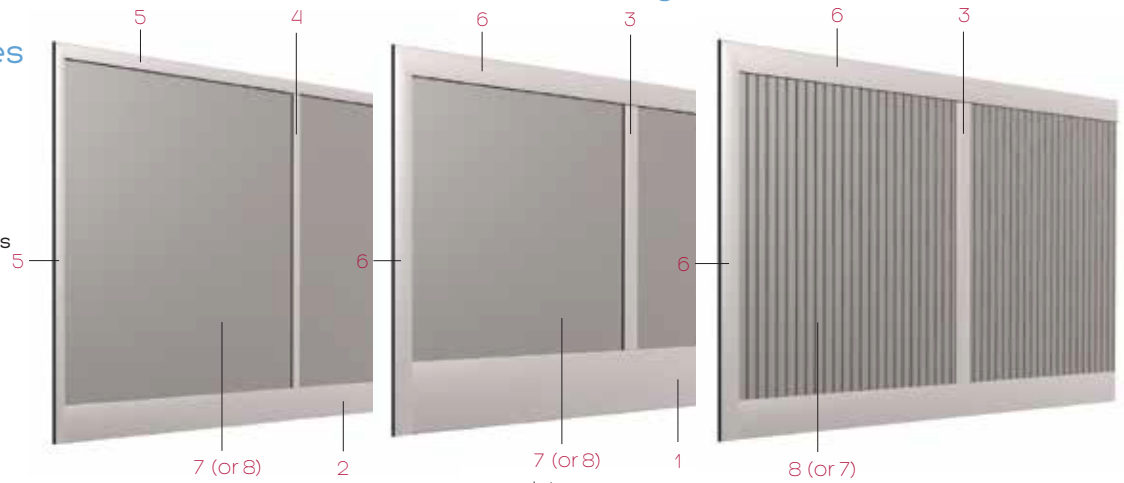

Ven4ma®PS Peel and Stick Pressure Sensitive Adhesive is specifically designed with reface in mind. It is an option for each of our Ven4ma® Wall Protection finishes. Peel and Stick is a simple and easy method of applying Ven4ma to pre-finished surfaces without the need for liquid adhesives. Ven4ma®PS will save down time, installation time, and curing time, so it saves money!

Ven4ma[®] Wall Configurations

Standard Sheet Sizes

Standard flat sheet, .040" thick, available 4' x 12', 4' x 10' and 4' x 8' (long grain only) with no minimum quantity per order.

Bead board style sheets are available in .045" thick 46" w x various heights, (short grain only) with no minimum quantity per order.