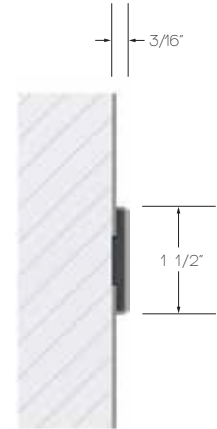

Ven4ma[®] Wall Configurations

Standard Sheet Sizes

Standard flat sheet, .040" thick, available 4' x 12', 4' x 10' and 4' x 8' (long grain only) with no minimum quantity per order.

Bead board style sheets are available in .045" thick 46" w x various heights, (short grain only) with no minimum quantity per order.

1
BASE - LARGE
VWBL-**-144
3/16" x 7 1/2" x 144"L

2
BASE - SMALL
VWBS-**-144
3/16" x 4" x 144"L

3
STILE
VWS-**-144
3/16" x 3" x 144"L

4
MULLION
VWM-**-144
3/16" x 1 1/2" x 144"L

5
TOP CAP
VWT-**-144
1/4" x 1 1/2" x 144"L
(also for finished ends)