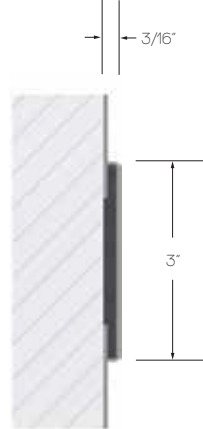

Ven4ma[®] Wall Configurations

Standard Sheet Sizes

Standard flat sheet, .040" thick, available 4' x 12', 4' x 10' and 4' x 8' (long grain only) with no minimum quantity per order.

Bead board style sheets are available in .045" thick 46" w x various heights, (short grain only) with no minimum quantity per order.

1
BASE - LARGE
VWBL-**-144
3/16" x 7 1/2" x 144"L

2
BASE - SMALL
VWBS-**-144
3/16" x 4" x 144"L

3
STILE
VWS-**-144
3/16" x 3" x 144"L

4
MULLION
VWM-**-144
3/16" x 1 1/2" x 144"L

5
TOP CAP
VWT-**-144
1/4" x 1 1/2" x 144"L
(also for finished ends)