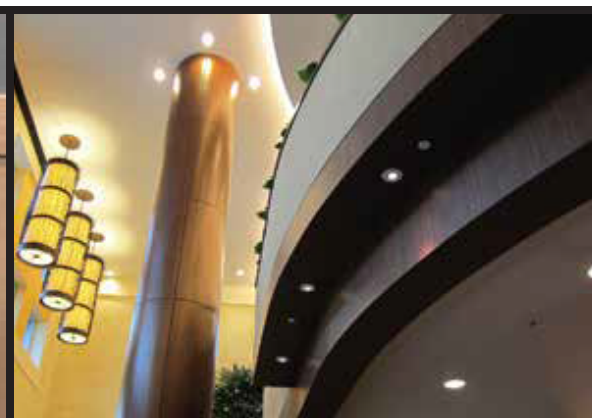

Ven4ma®
Wall Protection & Wainscot

The Environment

100% Recyclable

Low Emitting Adhesives

No Off-Gassing

No Timber Harvested

- Durable, High-Impact & Scratch Resistant
- 16 Standard Finishes
  Many additional selections available
- Easy to Install:
  No nails or screws. All components are applied to the wall with adhesives.
- Easy to Maintain:
  Chemical and stain resistant to prevent discoloration and surface damage from strong cleaning agents.
- Exceptional Life Cycle
- Reduces Maintenance
- ABS Core
- No VOCs (Volatile Organic Compounds)
- Class A (I) Fire Rated
- Warranty 5 Year self-delamination and color fade

Ven4ma can adhere to drywall, MDF, metal, etc. Flat laminating, vacuum forming, or miter folding, the choice is up to you. Our manufacturing processes allow you to create the look you desire.

Enhancing spaces, providing durable wall protection with exceptional life-cycle value and lowering repair cost for healthcare, hospitality, education, and government facilities.

Creating organic, free flowing spaces is now easy with Ven4ma. Flexing to a minimum 6" radius, with durability and ease of installation, you now have the freedom to create without limitations.