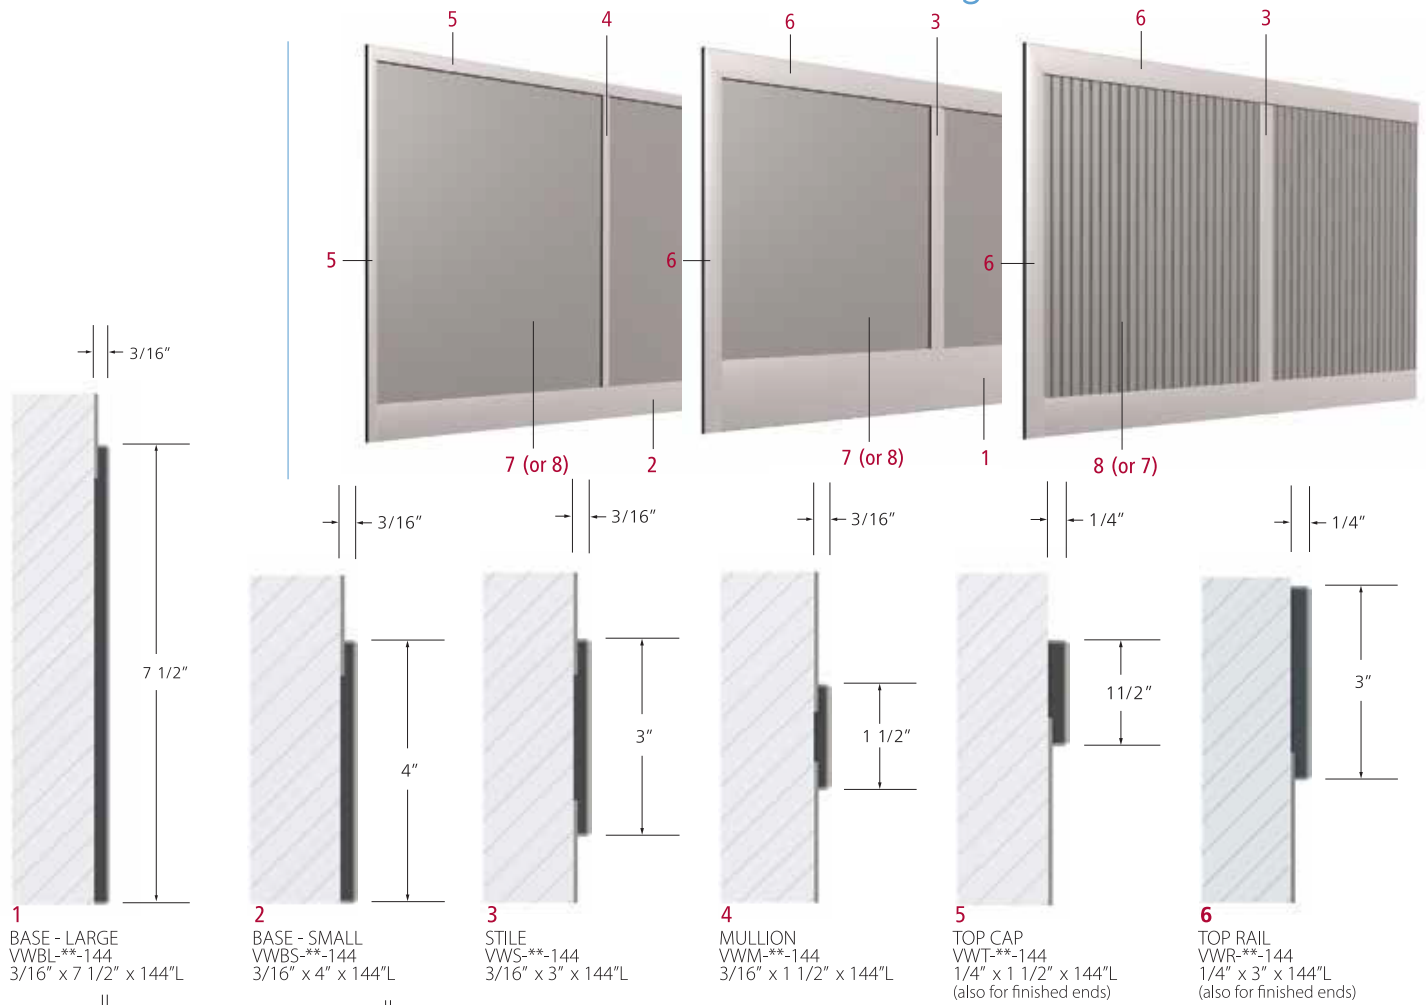

Ven4ma® Wall Configurations