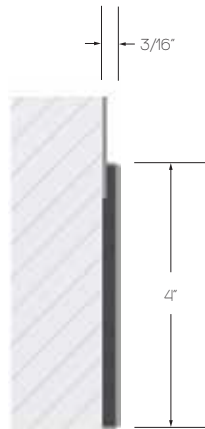

Ven4ma[®] Wall Configurations

Standard Sheet Sizes

Standard flat sheet, .040" thick, available 4' x 12', 4' x 10' and 4' x 8' (long grain only) with no minimum quantity per order.

Bead board style sheets are available in .045" thick 46" w x various heights, (short grain only) with no minimum quantity per order.

1
BASE - LARGE
VWBL-**-144
3/16" x 7 1/2" x 144"L

2
BASE - SMALL
VWBS-**-144
3/16" x 4" x 144"L

3
STILE
VWS-**-144
3/16" x 3" x 144"L

4
MULLION
VWM-**-144
3/16" x 1 1/2" x 144"L

5
TOP CAP
VWT-**-144
1/4" x 1 1/2" x 144"L
(also for finished ends)