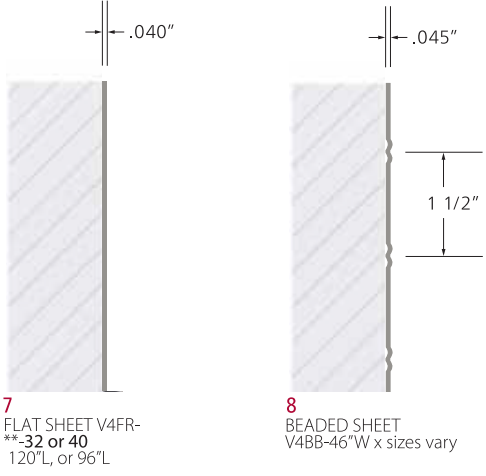

1 BASE - LARGE VWBL-**-144 3/16" x 7 1/2" x 144"L
2 BASE - SMALL VWBS-**-144 3/16" x 4" x 144"L
3 STILE VWS-**-144 3/16" x 3" x 144"L
4 MULLION VWM-**-144 3/16" x 1 1/2" x 144"L
5 TOP CAP VWT-**-144 1/4" x 1 1/2" x 144"L (also for finished ends)
6 TOP RAIL VWR-**-144 1/4" x 3" x 144"L (also for finished ends)

Ven4ma[®] Wall Configurations

Standard Sheet Sizes

Standard flat sheet, .040" thick, available 4' x 12', 4' x 10' and 4' x 8' (long grain only) with no minimum quantity per order.

Bead board style sheets are available in .045" thick 46" w x various heights, (short grain only) with no minimum quantity per order.

1
BASE - LARGE
VWBL-**-144
3/16" x 7 1/2" x 144"L

2
BASE - SMALL
VWBS-**-144
3/16" x 4" x 144"L

3
STILE
VWS-**-144
3/16" x 3" x 144"L

4
MULLION
VWM-**-144
3/16" x 1 1/2" x 144"L

5
TOP CAP
VWT-**-144
1/4" x 1 1/2" x 144"L
(also for finished ends)

6
TOP RAIL
VWR-**-144
1/4" x 3" x 144"L
(also for finished ends)

7
FLAT SHEET
V4FR-**-48, 40, or 32
.040" x 48" x 144"L, 120"L, or 96"L

8
BEADED SHEET
V4BB-46"W x sizes vary

Finishes

Solid	Solid Folkstone Grey 924	Antique White STF 104				
	Honduras Mahogany 08	Maple 13	Driftwood 32	Amber Cherry 912		
Premium	Authentic Apple 100	Sienna Walnut 101	Natural Cherry STF 102	Wenge STF 103	Autumn Walnut 105	
	Riva 106	Pearwood 107	Memento 108	En Vogue Olive 110	Sycamore 121	Milk Chocolate 123