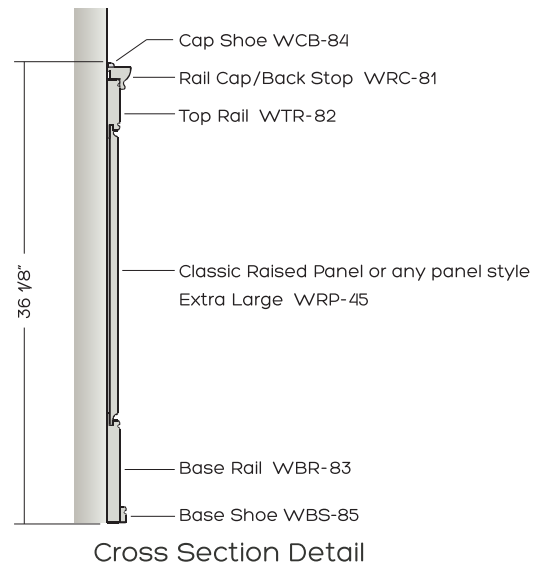

### City Flat

Thermofoil film laminated to an MDF flat panel provides a smooth and attractive recessed appearance. 1/4" flat panels shipped in 48" widths and pre-cut to the perfect height. Cut in the field to suit your stile spacing. Simply slide the 1/4" panels into the grooves to create the stiles and rails.

Country  
Bead Board  
BP-144  
36"H x 144"L