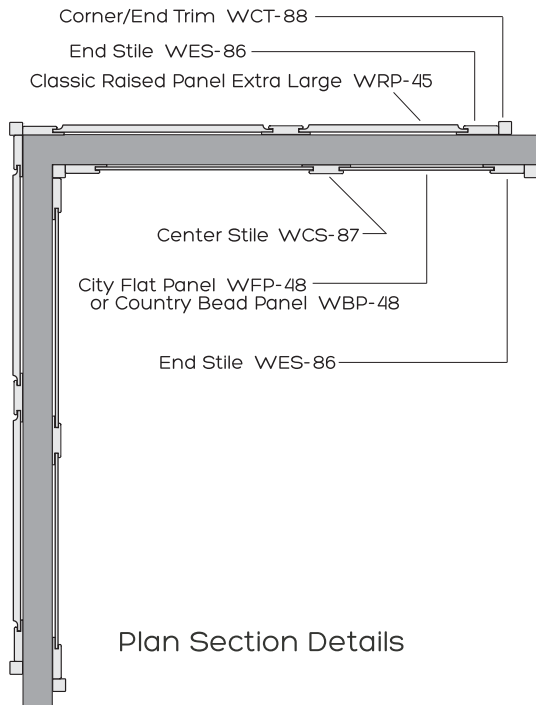

### City Flat

Thermofoil film laminated to an MDF flat panel provides a smooth and attractive recessed appearance. 1/4" flat panels shipped in 48" widths and pre-cut to the perfect height. Cut in the field to suit your stile spacing. Simply slide the 1/4" panels into the grooves to create the stiles and rails.

Country  
Bead Board  
BP-144  
36"H x 144"L