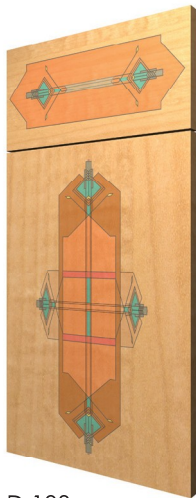

DOOR AND DRAWER STYLES

D 101

D 102

D 103

D 104

D 105

SPECTRIM® DOORS AND DRAWERS ARE OFFERED IN FIVE STYLES.

D 101- Plastic Laminated fronts with PVC edgebanding.

D 102- Lightweight hollow Aluminum Doors and Drawer frames, with frosted glass insert.

D 103- Wood veneer or high impact film veneer with printed designs on the front surfaces.

D 104- Softly beveled edges on doors and drawers, pressed with high impact film veneer.

21B ANTIQUE WHITE